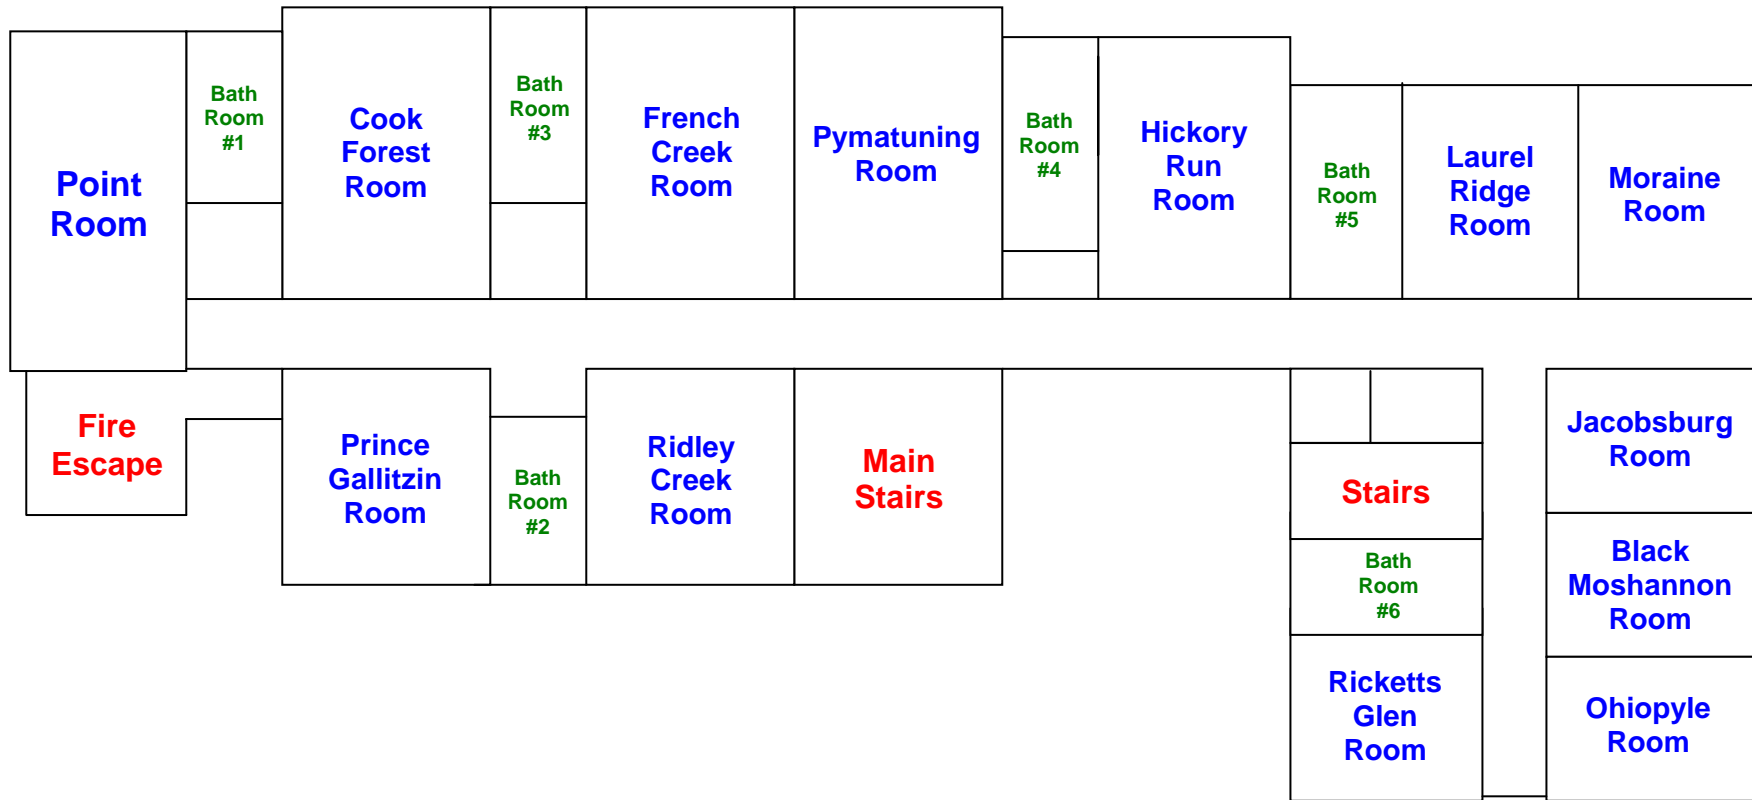

Kings Gap Environmental Education Center Cameron/Masland Mansion – 1st Floor

Cumberland Valley

Kings Gap Environmental Education Center

Cameron/Masland Mansion – 2nd Floor

Cumberland Valley

Front Lawn